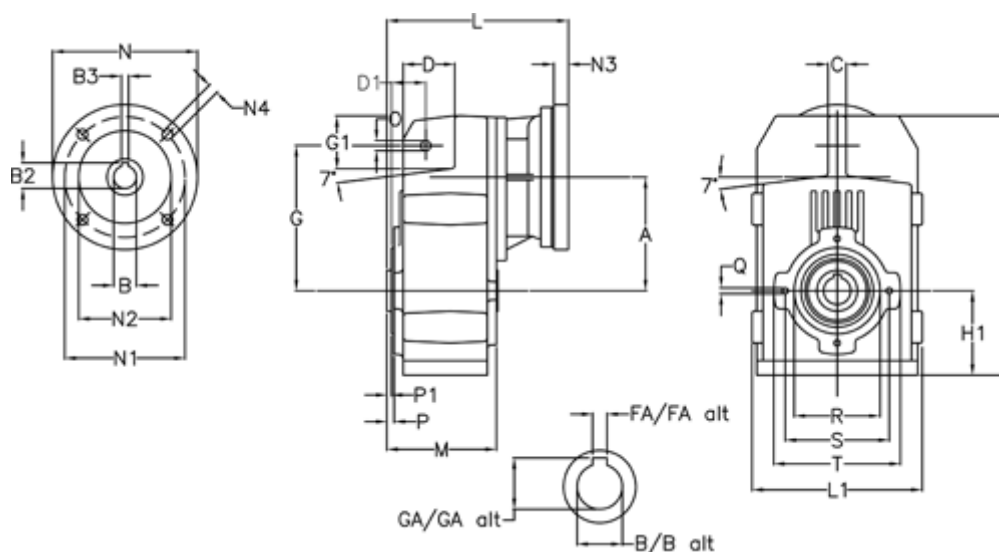

Article number: 29560400914250
 Description: Shaft mounted gear
 A412H40-9,1-P132B5

Measures

A = 175.75	FA = 12	M = 144.0	Q = M12x19
B = 40	G = 218	N = 300	R = 130
B1 = 38	G1 = 97.5	N1 = 265	S = 165
B2 = 41.3	GA = 43.0	N2 = 230	T = 200
B3 = 10	H = 389.0	N4 = 14	
C = 16	H1 = 116.0	O = 14	
D = 79.0	L = 312.0	P = 7.5	
D1 = 56.5	L1 = 242	P1 = 3.5	